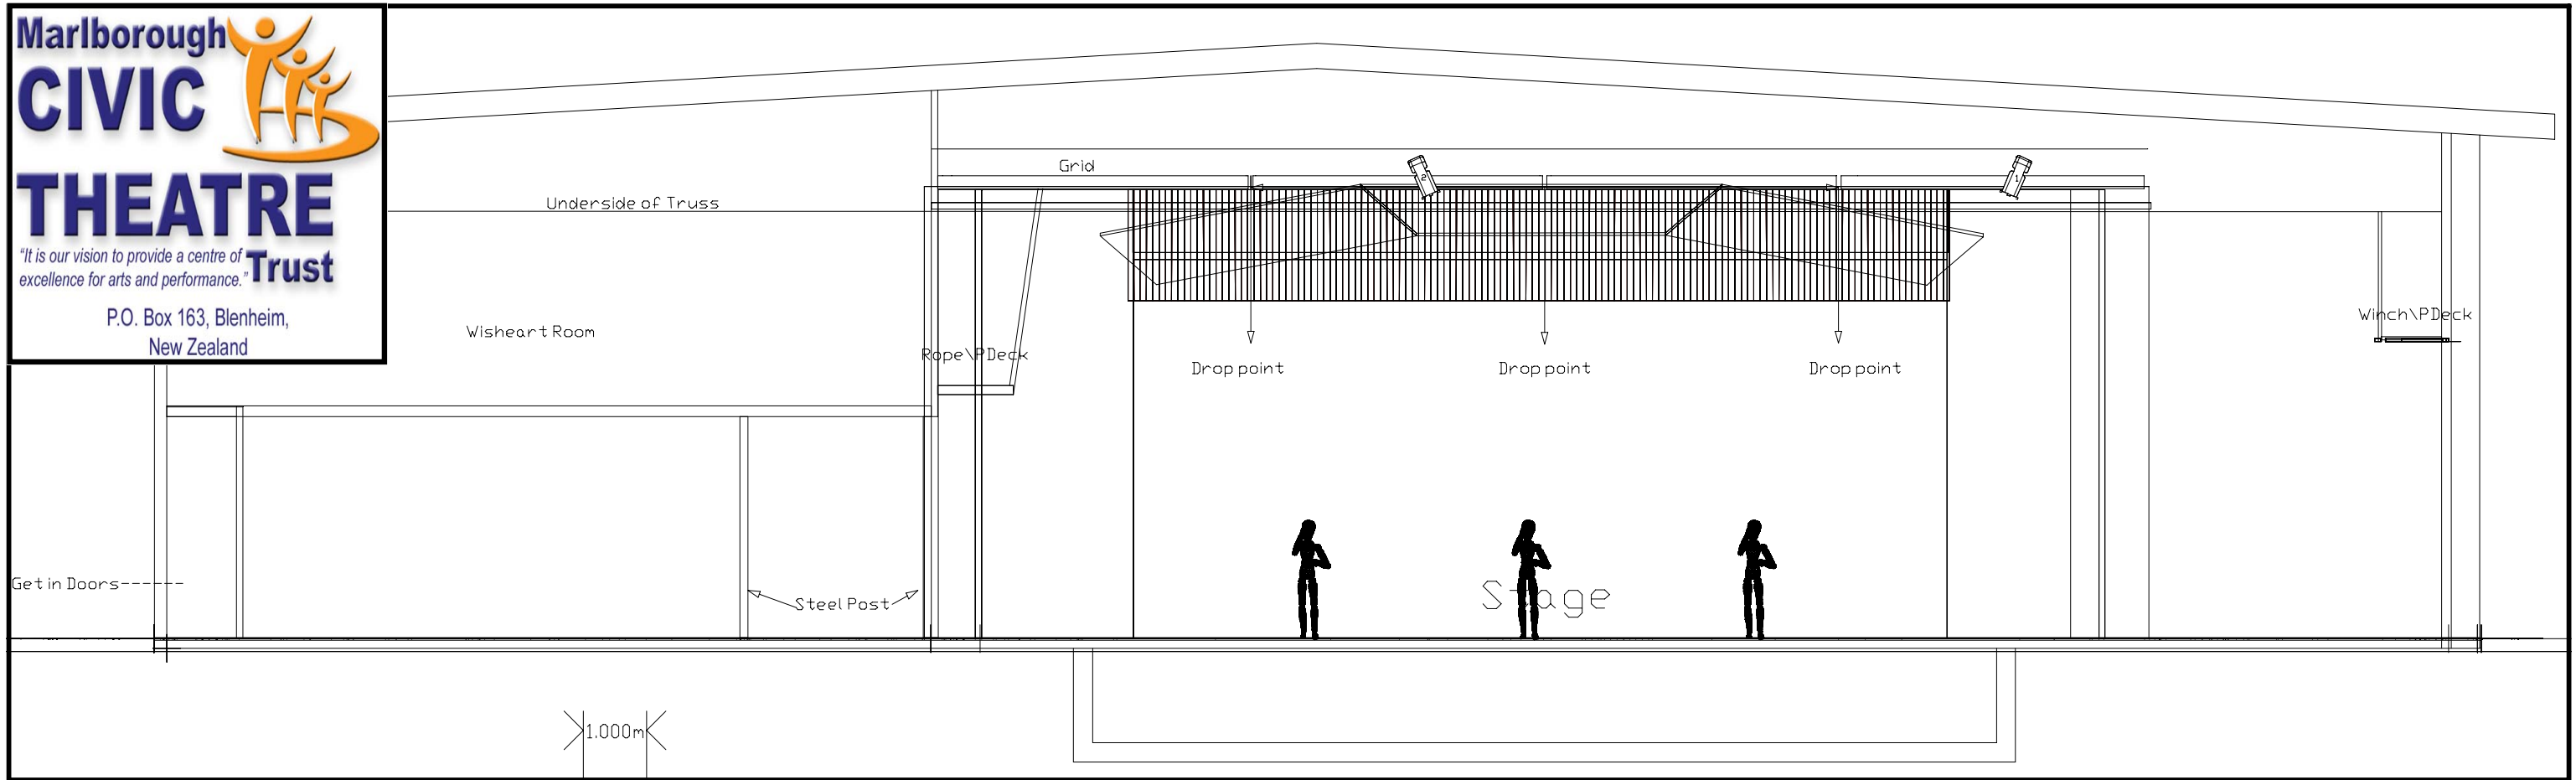

**Marlborough CIVIC THEATRE Trust**

*"It is our vision to provide a centre of excellence for arts and performance."*

P.O. Box 163, Blenheim, New Zealand

Scale 1:100 @A3